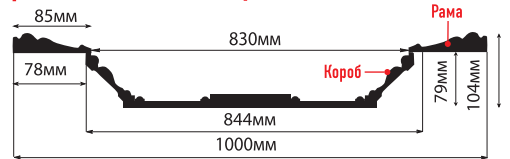

■ КУПОЛ

KP100-42 (1000x1000x104)

рама: 1000x1000x25 короб: 844x844x79

■ КУПОЛ

КР100-44 (1000x1000x104)

**рама:** 1000x1000x25 **короб:** 844x844x79

■ КЕССОН

КС61-44 (600x600x104)