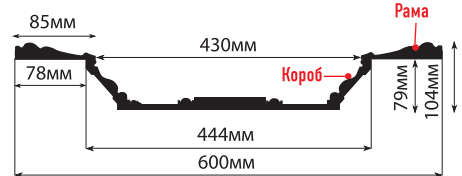

ВСТАВКИ

130-2-44
(62x62)

156-2-44
(100x100)

D207-44
(100x100x22)

157-2-44
(105x105)

D209-44
(100x100x22)

D208-44
(120x120x22)