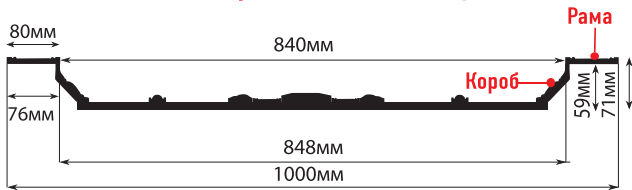

## КУПОЛ

KP100-18D (1000x1000x71) **рама:** 1000x1000x12 **короб:** 848x848x59