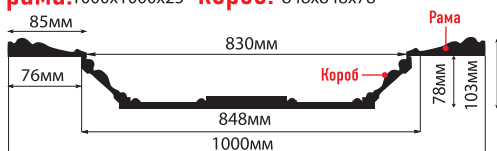

## КУПОЛ

KP100-5 (1000x1000x103)

**рама:** 1000x1000x25 **короб:** 848x848x78