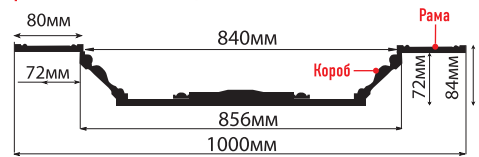

## КУПОЛ

KP100-552 (1000x1000x84)

рама: 1000x1000x12, короб: 856x856x72