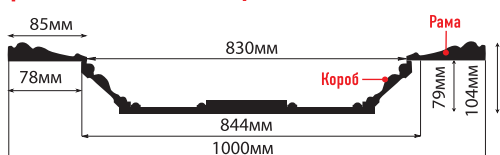

D30-40 (300x300x20)

D31-40 (300x300x32)

■ **КУПОЛ**

KP100-40 (1000x1000x104)

рама: 1000x1000x25 короб: 844x844x79