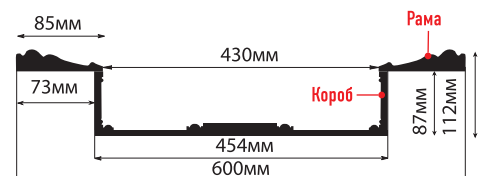

KS61A-5 **рама:** 600x610x25, **короб:** 454x454x87