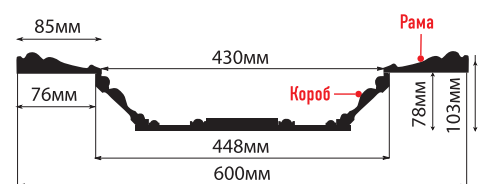

В КОМПЛЕКТ ВХОДИТ:

KS61-5 **рама:** 600x610x25, **короб:** 448x448x78