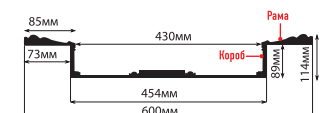

## ■ ВСТАВКИ

D209-933 (100x100x22)

157-2-933 (100x100)

D207-933 (100x100x22)

156-2-933 (100x100)

D208-933 (120x120x22)

KS61A-933 (600x600x114)

KS61A-933 рама: 600x600x25, короб: 454x454x89