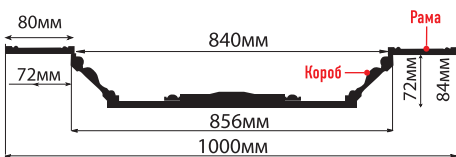

## ■ КУПОЛ

KP100-553 (1000x1000x84)

**рама:** 1000x1000x12 **короб:** 856x856x72